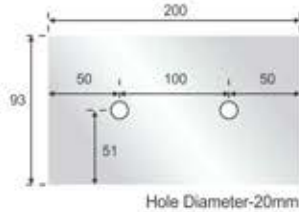

1. **Specification**
2. Two point holding of fin
   - Finish : Satin Stainless Steel (SSS)
   - Material : Stainless Steel 304 Grade
   - With teflon washers to prevent glass from damage

ZFP-300
Fin Plate (300mm)
M.R.P ₹ 8031.00 (Matt)
M.R.P ₹ 8651.00 (Glossy)