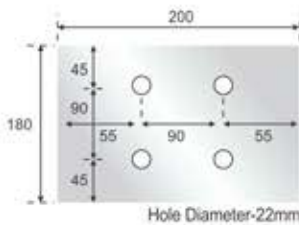

1. **Specification**
2. Two point holding with each fin part
   - Finish : Satin Stainless Steel (SSS)
   - Material : Stainless Steel 304 Grade
   - With teflon washers to prevent glass from damage

ZSP-250
Splice Plate (250mm)
M.R.P ₹ 6411.00 (Matt)
M.R.P ₹ 6834.00 (Glossy)