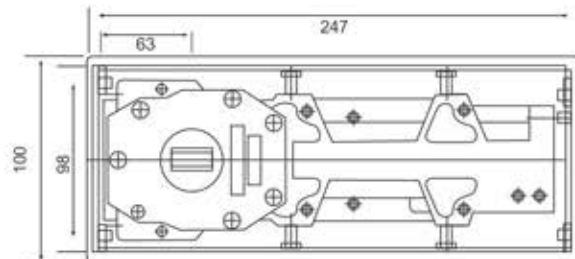

Specification

- Over 5,00,000 cycles tested.
- General design, suitable for left or right hand to open the door in single and both sides.
- Universal machine cylinder.
- Closing force-20nm.
- Maximum wide door leaf-900mm.
- Maximum door weight 60-100kgs
- Speed covering control-two stage adjustable speed.
- Location-90° hold open