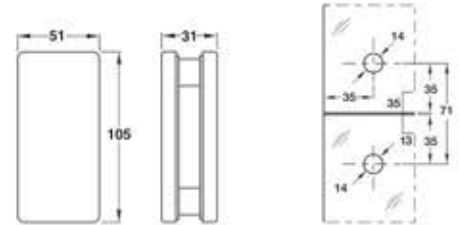

ZPF-51
Double Over Panel Patch with Fin
M.R.P ₹ 4959.00