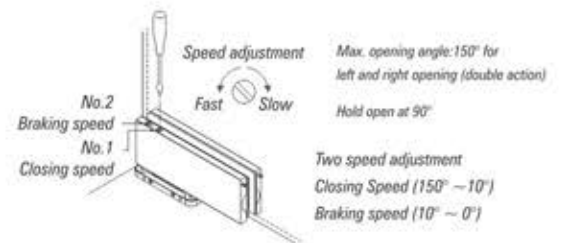

Product Specification

- Suitable door weight : Max 100kg
- Suitable door width : 750-100mm
- Suitable door thickness : 8-13mm
- Ambient temperature : -20°C--+50°C
- Quick and easy installation

Adjustments