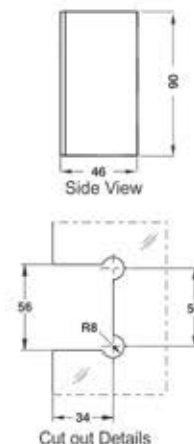

Zinc Alloy Shower Hinges