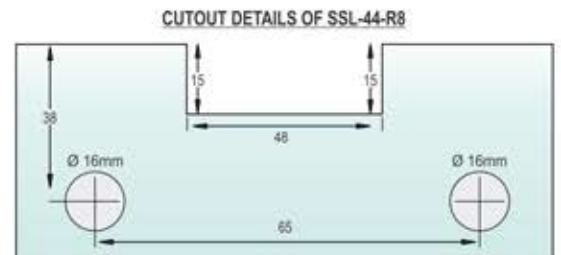

1. **Specification**
2. Four fiber reinforced plastic rollers of 30 mm diameter
   - Stainless Steel Grade 304 glass holding point
   - Height adjustable glass holding points (10 mm)
   - Secure grip for the door
   - Self aligning suspension of door
   - Roller configuration for even distribution of load
   - Independently connected rollers to prevent damage to track and rollers
   - Suitable for 10 mm or 12 mm glass
   - Suitable for door weight 40 kg.

1. **Specification**
2. Heavy duty sliding door roller
   - Suitable for up to a door weight of 80 Kg
   - Larger surface area for secure grip of the door
   - Adjustable threaded rod for installation perfection
   - Solid brass for glass holding

1. **Specification**
2. Material : Stainless steel 304 grade
   - Finish : Satin stainless steel (SSS)

1. **Specification**
2. Material : Stainless steel 304 grade
   - Finish : Satin stainless steel (SSS)