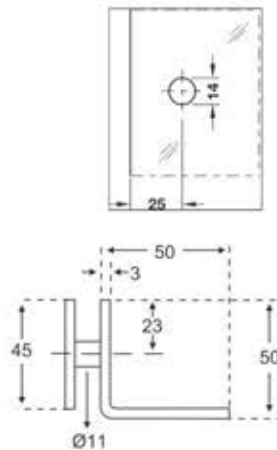

ZGC-05
Glass to Glass 180°
M.R.P ₹ 325.00 (Matt)
M.R.P ₹ 367.00 (Glossy)