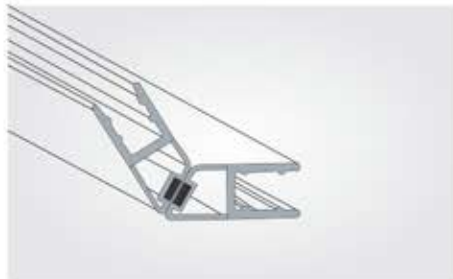

ZPS-M2 135° (Magnetic Seal for 135° Connection)
8mm (2.2mtr.) M.R.P ₹-1050.00
10mm (2.2mtr.) M.R.P ₹-1050.00
12mm (2.2mtr.) M.R.P ₹-1050.00