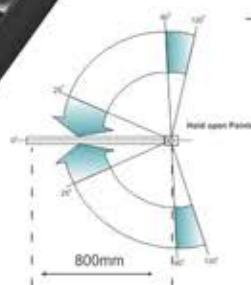

Specification

1. General design, suitable for left or right hand to open the door in single and both sides.
   Used low temp. hydraulic oil for any climate operation and constant lubrication.
   Suitable for wooden and toughened glass doors.
   Suitable for door weight from 100-150kgs.
   Closing force 25nm.
   Suitable for maximum wide door leaf (1100x2400mm).
   Opening angle 90° / 115°
   304 SS Plate