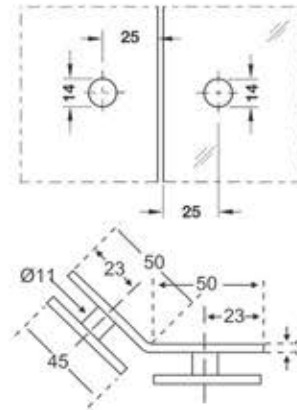

ZGC-03
Glass to Glass 90°
M.R.P ₹ 325.00 (Matt)
M.R.P ₹ 367.00 (Glossy)