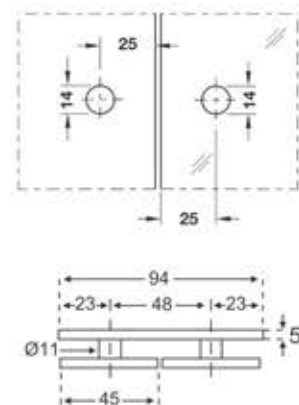

ZGC-66
Wall to Glass 180°
M.R.P ₹ 494.00 (Matt)
M.R.P ₹ 551.00 (Glossy)