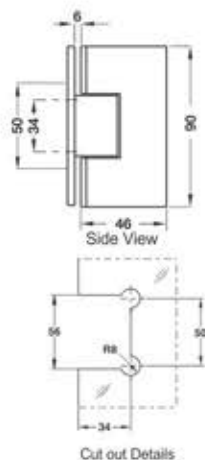

ZSH-11
Wall to Glass Hinge 90°
M.R.P ₹ 1071.00 (Matt)
M.R.P ₹ 1071.00 (Glossy)