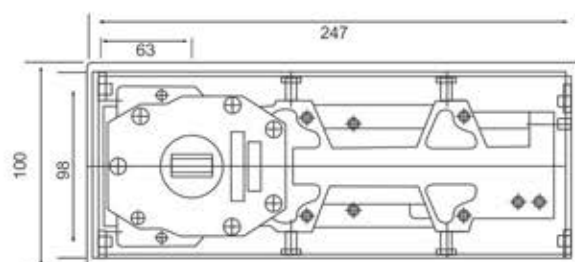

Specification

1. General design, suitable for left or right hand to open the door in single and both sides.
   Used low temp. hydraulic oil for any climate operation and constant lubrication.
   Suitable for wooden and toughened glass doors.
   Suitable for door weight from 100-150kgs.
   Closing force 25nm.
   Suitable for maximum wide door leaf (1100x2400mm).
   Opening angle 90° / 115°
   304 SS Plate