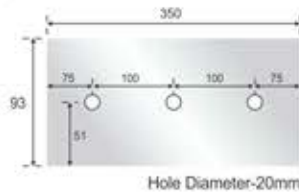

1. **Specification**
2. Three point holding of fin
   - Finish : Satin Stainless Steel (SSS)
   - Material : Stainless Steel 304 Grade
   - With teflon washers to prevent glass from damage

ZFP-400
Fin Plate (400mm)
M.R.P ₹ 9495.00 (Matt)
M.R.P ₹ 10228.00 (Glossy)