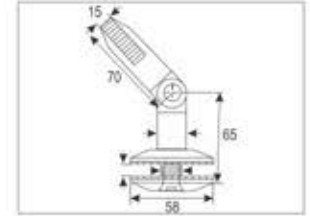

1. **Specification**
2. Finish : Satin stainless steel (SSS)
   - Suitable for holding canopy glass with rod along with wall to rod
   - Stainless steel 304 grade
   - To hold canopy glass with rod
   - Adjustable angle
   - Washer to prevent glass from damage