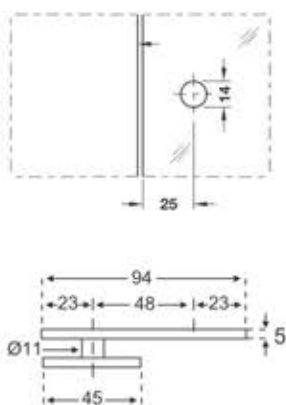

ZGC-77
T-Connector Glass to Glass 90°
M.R.P ₹ 902.00 (Matt)
M.R.P ₹ 1043.00 (Glossy)