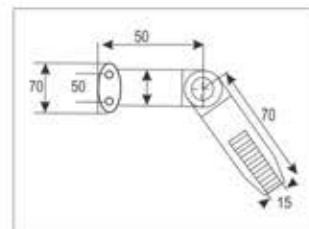

1. **Specification**
2. Finish : Satin stainless steel (SSS)
   - Suitable for holding wall to rod with wall
   - Stainless steel 304 grade
   - To hold rod with the wall
   - Adjustable angle
   - Washer to prevent glass from damage