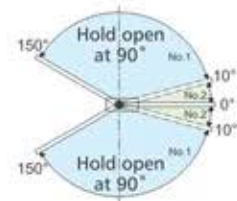

Product Specification

- Suitable door weight : Max 100kg
- Suitable door width : 750-100mm
- Suitable door thickness : 8-13mm
- Ambient temperature : -20°C--+50°C
- Quick and easy installation

Adjustments

Glass Processing for Pivoting Application