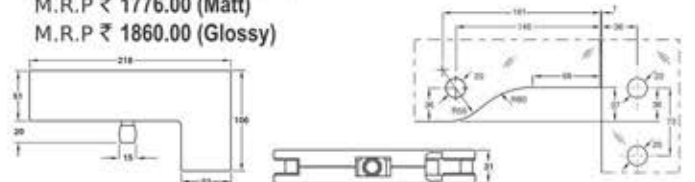

ZPF-610
Over Panel Side Panel Patch Connector (Small L)
M.R.P ₹ 1043.00 (Matt)
M.R.P ₹ 1115.00 (Glossy)