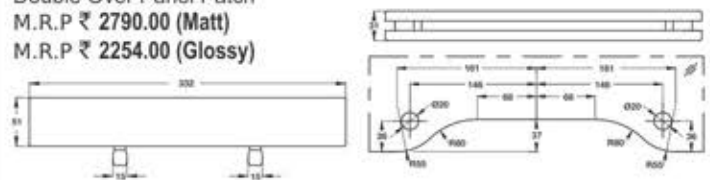

ZPF-610ST
Over Panel Side Panel Patch Connector with Stopper
M.R.P ₹ 1581.00