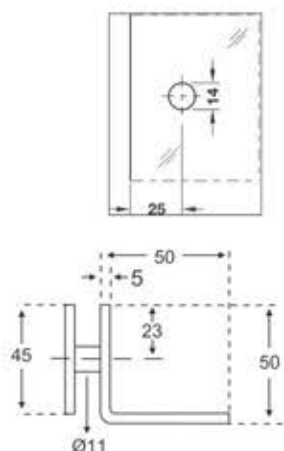

ZGC-55
Glass to Glass 180°
M.R.P ₹ 592.00 (Matt)
M.R.P ₹ 676.00 (Glossy)