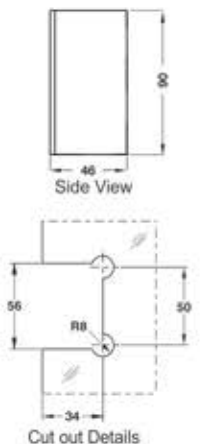

ZSH-06
Glass to Glass Hinge for 2 Door
(Three Glass T Connector)
M.R.P ₹ 5214.00 (Matt)
M.R.P ₹ 5214.00 (Glossy)