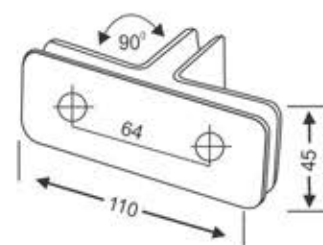

* Available in SS- 5mm Thickness Casting