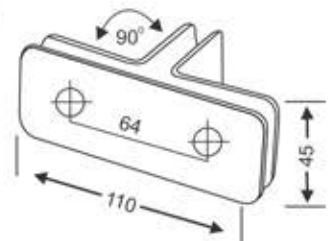

* Available in SS- 3 mm Sheet Metal