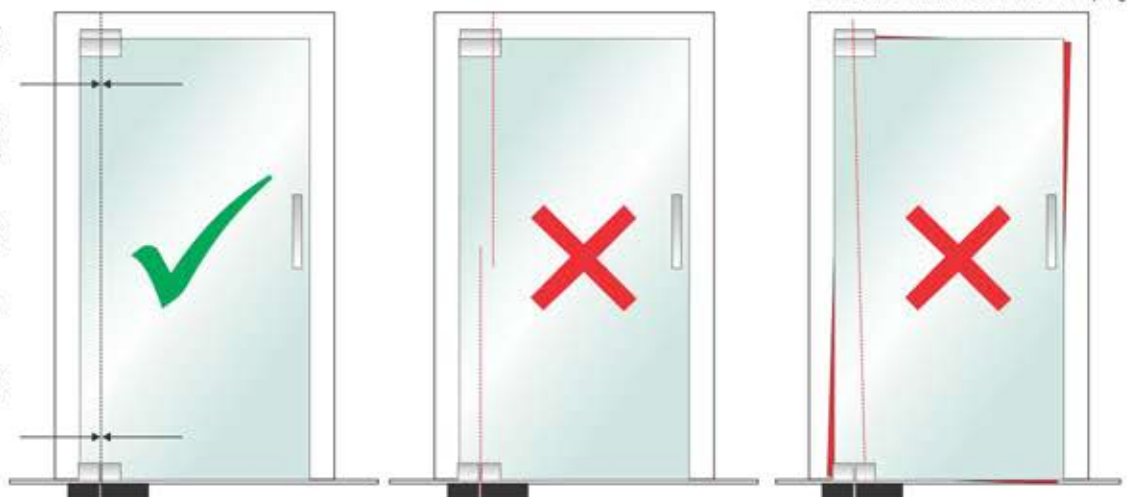

Construction & Technical Details

• One unit for both single & double action door where surface mounted closer cannot be fitted.

• High grade cast iron mechanism body is housed within a galvanized steel loose box which is zinc protected & painted for corrosion resistance.

• Internal mechanism components utilizing heat treated high alloy steels & ball bearing for optimum efficiency.

• Suitable for timber, metal & tempered glass doors.

• Built in pressure relief valve protect the closer from rough use. Closer mechanism totally immerse in hydraulic fluid.