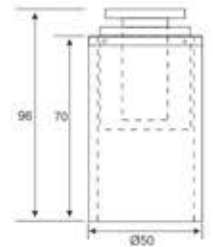

ZRS-04
Routel Stud
M.R.P ₹ 1063.00 (Matt)
M.R.P ₹ 1053.00 (Glossy)

1. **Specification**
2. Fixing bolt helps to hold without fin spiders with fix structure
   - Material : Stainless Steel 304 Grade
   - Adjustable height for accurate fixing of pider with flat head