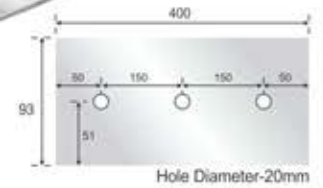

1. **Specification**
2. Three point holding of fin
   - Finish : Satin Stainless Steel (SSS)
   - Material : Stainless Steel 304 Grade
   - With teflon washers to prevent glass from damage