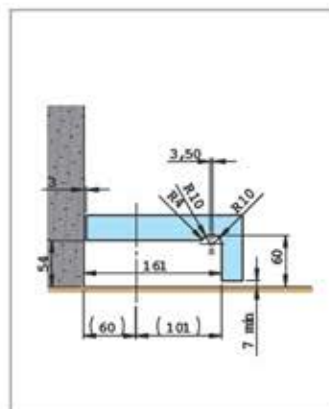

Glass Processing for Pivoting Application

Installations

- A. Draw lines and make floor spring pivot center and door-nip pivot coincide with each other.
- B. Drill holes on the floor according to the instructions. The sizes of the holes must tightly math the floor spring.
- C. Place the floor spring into the holes and positions it.
- D. Raise the door leaf installed with door-nip, and insert the floor spring pivot into the hole of the door leaf.
- E. Adjust the screws at three directions. Make them vertical and the upper and lower pivot center coincide with each other.
- F. Adjust the speed of door closing.
- G. Put the decoration cover in the floor spring.