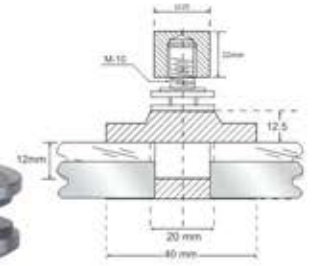

ZFR-02
40mm Fixed Routel (Flat Head)
M.R.P ₹ 660.00 (Matt)
M.R.P ₹ 740.00 (Glossy)

1. **Specification**
2. Fixed flat head routel to be used along with spiders to hold glass
   - Material : Stainless Steel 304 Grade
   - With teflon washers to prevent glass from damage
   - Adjustable to glass thickness
   - Smaller in sizes