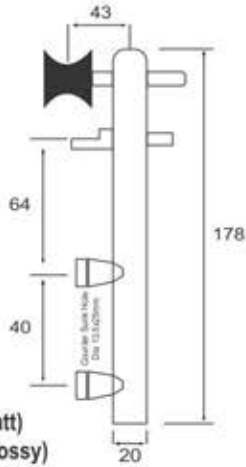

ZSL-11A
Shower Sliding Roller
M.R.P ₹ 5500.00 (Matt)
M.R.P ₹ 5500.00 (Glossy)