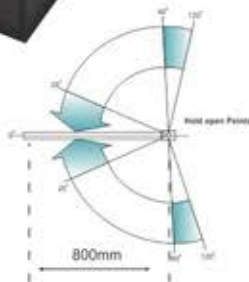

TESTED TO
500000
CYCLES

ZFS-6400
Single Spring Floor Hinge
M.R.P ₹ 3786.00

Specification

- Over 5,00,000 cycles tested.
- General design, suitable for left or right hand to open the door in single and both sides.
- Universal machine cylinder.
- Closing force-20nm.
- Maximum wide door leaf-900mm.
- Maximum door weight 60-100kgs
- Speed covering control-two stage adjustable speed.
- Location-90° hold open