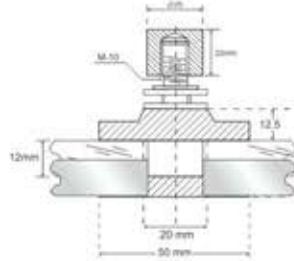

ZFR-03
50mm Fixed Routel (Flat Head)
M.R.P ₹ 871.00 (Matt)
M.R.P ₹ 968.00 (Glossy)

1. **Specification**
2. Fixed flat head routel to be used along with spiders to hold glass
   - Material : Stainless Steel 304 Grade
   - With teflon washers to prevent glass from damage
   - Adjustable to glass thickness
   - Smaller in sizes