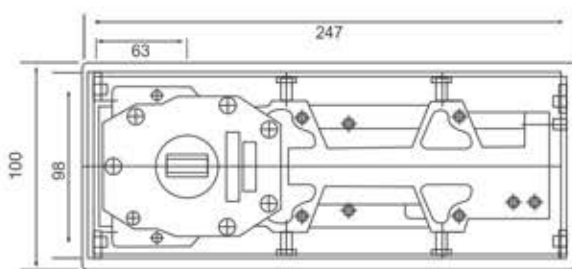

TESTED TO
500000
CYCLES

ZFS-6400
Single Spring Floor Hinge
M.R.P ₹ 3786.00

Specification

- Over 5,00,000 cycles tested.
- General design, suitable for left or right hand to open the door in single and both sides.
- Universal machine cylinder.
- Closing force-20nm.
- Maximum wide door leaf-900mm.
- Maximum door weight 60-100kgs
- Speed covering control-two stage adjustable speed.
- Location-90° hold open