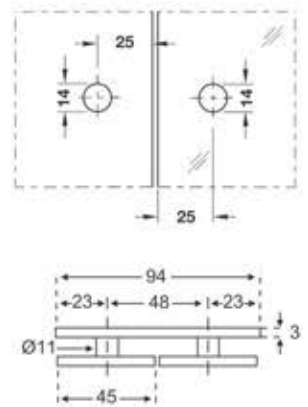

ZGC-06
Wall to Glass 180°
M.R.P ₹ 231.00 (Matt)
M.R.P ₹ 254.00 (Glossy)