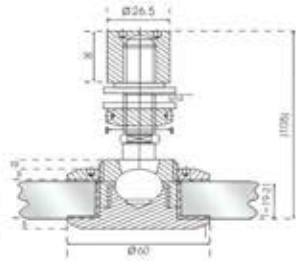

ZAR-01
Articulated Routel
M.R.P ₹ 1096.00 (Matt)
M.R.P ₹ 1193.00 (Glossy)

1. **Specification**
2. Articulated flat head Routel to be used along with spiders to hold glass
   - Material : Stainless Steel 304 Grade
   - With teflon washers to prevent glass from damage
   - Adjustable upto 15mm glass thickness