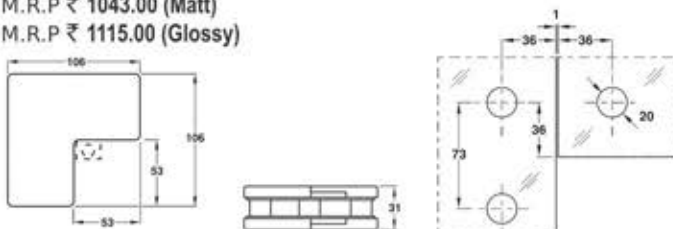

ZPF-1
Top Patch L Type with Fin (Big L)
M.R.P ₹ 1776.00 (Matt)
M.R.P ₹ 1860.00 (Glossy)

ZPF-610
Over Panel Side Panel Patch Connector (Small L)
M.R.P ₹ 1043.00 (Matt)
M.R.P ₹ 1115.00 (Glossy)

ZPF-4
Wall Mounted Over Panel Patch with Pivot
M.R.P ₹ 1395.00 (Matt)
M.R.P ₹ 1142.00 (Glossy)