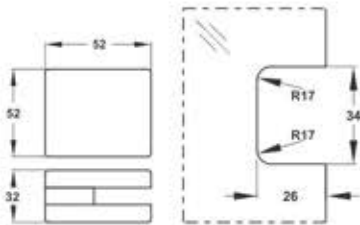

ZPF-640
Wall to Glass Connecting Patch
M.R.P ₹ 536.00 (Matt)
M.R.P ₹ 592.00 (Glossy)