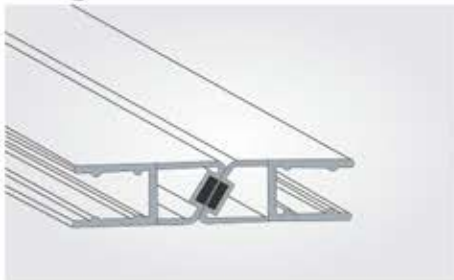

Construction & Technical Details

• One unit for both single & double action door where surface mounted closer cannot be fitted.

• High grade cast iron mechanism body is housed within a galvanized steel loose box which is zinc protected & painted for corrosion resistance.

ZPS-03 (Central 180° Weather Seal)
8mm (2.2mtr.) M.R.P ₹-200.00
10mm (2.2mtr.) M.R.P ₹-225.00
12mm (2.2mtr.) M.R.P ₹-250.00

ZPS-04 (Central 180° Weather Seal)
8mm (2.2mtr.) M.R.P ₹-200.00
10mm (2.2mtr.) M.R.P ₹-225.00
12mm (2.2mtr.) M.R.P ₹-250.00

ZPS-06 (Water Dispenser Seal)
8mm (2.2mtr.) M.R.P ₹-200.00
10mm (2.2mtr.) M.R.P ₹-225.00
12mm (2.2mtr.) M.R.P ₹-250.00

Magnetic Profiles

ZPS-M1 180° (Magnetic Seal for 180° Connection)
8mm (2.2mtr.) M.R.P ₹-1050.00
10mm (2.2mtr.) M.R.P ₹-1050.00
12mm (2.2mtr.) M.R.P ₹-1050.00