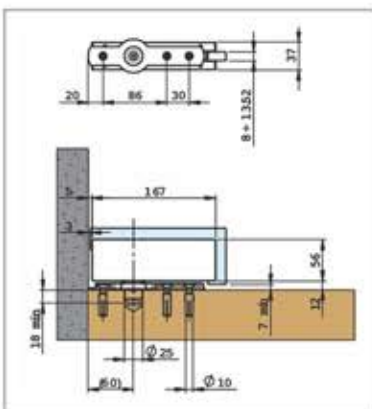

Product Specification

- Suitable door weight : Max 100kg
- Suitable door width : 750-100mm
- Suitable door thickness : 8-13mm
- Ambient temperature : -20°C--+50°C
- Quick and easy installation

Adjustments

Glass Processing for Pivoting Application