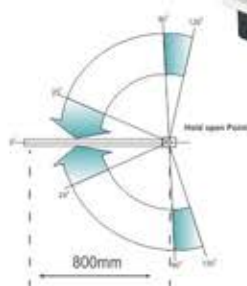

TESTED TO
500000
CYCLES

ZFS-6400
Single Spring Floor Hinge
M.R.P ₹ 3786.00

Specification

- Over 5,00,000 cycles tested.
- General design, suitable for left or right hand to open the door in single and both sides.
- Universal machine cylinder.
- Closing force-20nm.
- Maximum wide door leaf-900mm.
- Maximum door weight 60-100kgs
- Speed covering control-two stage adjustable speed.
- Location-90° hold open

- Specification**
General design, suitable for left or right hand to open the door in single and both sides.
Used low temp. hydraulic oil for any climate operation and constant lubrication.
Suitable for wooden and toughened glass doors.
Suitable for door weight from 100-120kgs.
Closing force 19nm.
Suitable for maximum wide door leaf (900x2100mm).
Opening angle 90° / 115°
304 SS Plate