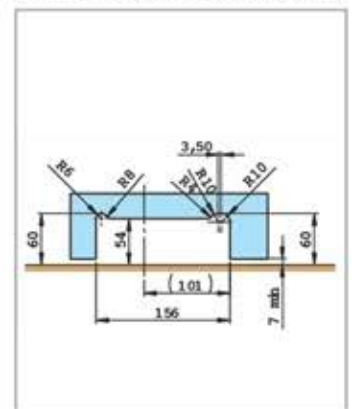

Product Specification

- Suitable door weight : Max 100kg
- Suitable door width : 750-100mm
- Suitable door thickness : 8-13mm
- Ambient temperature : -20°C--+50°C
- Quick and easy installation

Adjustments

Glass Processing for Pivoting Application

Installations

- A. Draw lines and make floor spring pivot center and door-nip pivot coincide with each other.
- B. Drill holes on the floor according to the instructions. The sizes of the holes must tightly math the floor spring.
- C. Place the floor spring into the holes and positions it.
- D. Raise the door leaf installed with door-nip, and insert the floor spring pivot into the hole of the door leaf.
- E. Adjust the screws at three directions. Make them vertical and the upper and lower pivot center coincide with each other.
- F. Adjust the speed of door closing.
- G. Put the decoration cover in the floor spring.