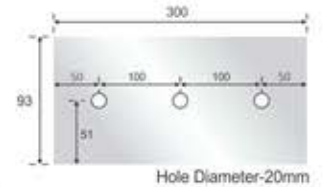

1. **Specification**
2. Three point holding of fin
   - Finish : Satin Stainless Steel (SSS)
   - Material : Stainless Steel 304 Grade
   - With teflon washers to prevent glass from damage

ZFP-350
Fin Plate (350mm)
M.R.P ₹ 8791.00 (Matt)
M.R.P ₹ 9524.00 (Glossy)