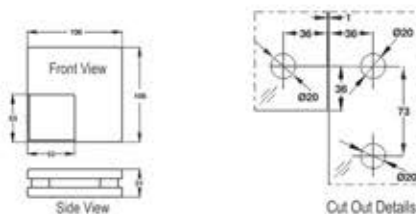

ZPF-62
Top Pivot for Patch Fittings Doors
M.R.P ₹ 228.00 (Matt)