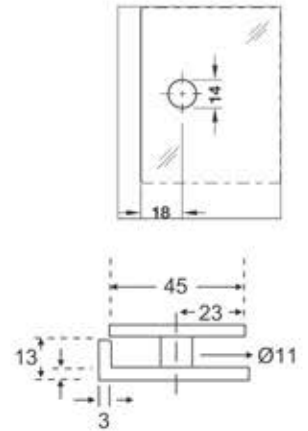

ZGC-02
Glass to Glass 135°
M.R.P ₹ 325.00 (Matt)
M.R.P ₹ 367.00 (Glossy)