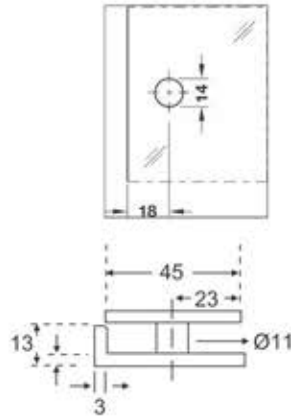

ZGC-01
U Connector
M.R.P ₹ 270.00 (Matt)
M.R.P ₹ 297.00 (Glossy)