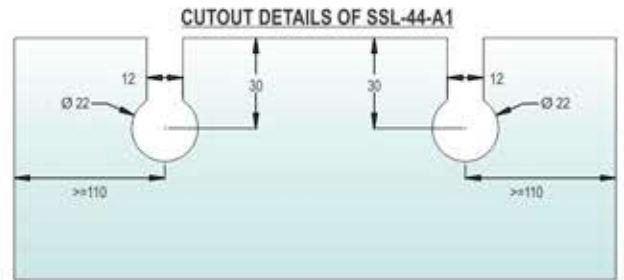

1. **Specification**
2. Four fiber reinforced plastic rollers of 30 mm diameter
   - Stainless Steel Grade 304 glass holding point
   - Height adjustable glass holding points (10 mm)
   - Secure grip for the door
   - Self aligning suspension of door
   - Roller configuration for even distribution of load
   - Independently connected rollers to prevent damage to track and rollers
   - Suitable for 10 mm or 12 mm glass
   - Suitable for door weight 40 kg.

1. **Specification**
2. Heavy duty sliding door roller
   - Suitable for up to a door weight of 80 Kg
   - Larger surface area for secure grip of the door
   - Adjustable threaded rod for installation perfection
   - Solid brass for glass holding

1. **Specification**
2. Material : Stainless steel 304 grade
   - Finish : Satin stainless steel (SSS)

1. **Specification**
2. Material : Stainless steel 304 grade
   - Finish : Satin stainless steel (SSS)