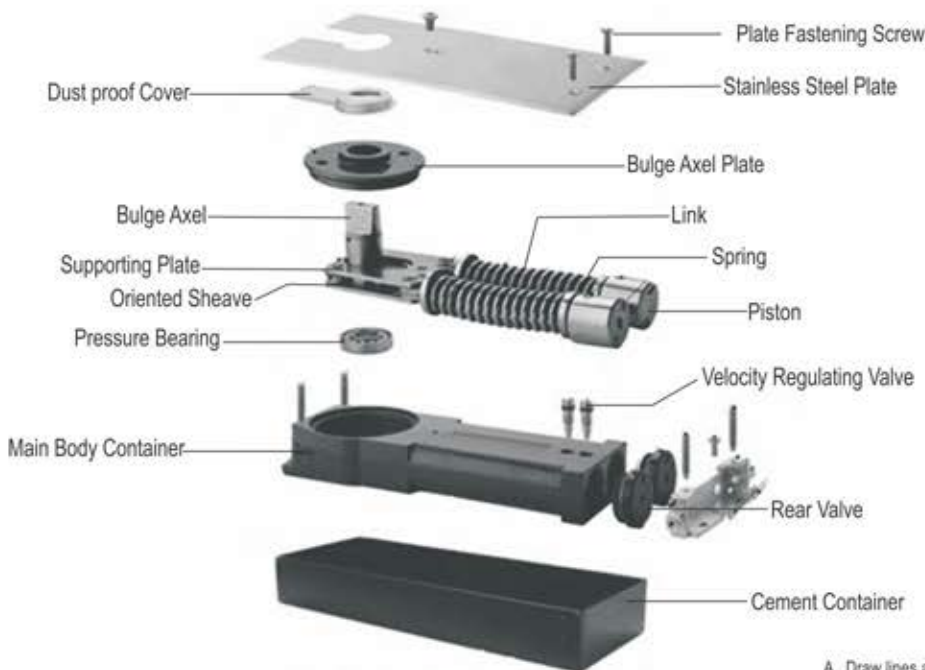

Glass Processing for Pivoting Application

Installations

- A. Draw lines and make floor spring pivot center and door-nip pivot coincide with each other.
- B. Drill holes on the floor according to the instructions. The sizes of the holes must tightly math the floor spring.
- C. Place the floor spring into the holes and positions it.
- D. Raise the door leaf installed with door-nip, and insert the floor spring pivot into the hole of the door leaf.
- E. Adjust the screws at three directions. Make them vertical and the upper and lower pivot center coincide with each other.
- F. Adjust the speed of door closing.
- G. Put the decoration cover in the floor spring.

Construction & Technical Details

• One unit for both single & double action door where surface mounted closer cannot be fitted.

• High grade cast iron mechanism body is housed within a galvanized steel loose box which is zinc protected & painted for corrosion resistance.

• Internal mechanism components utilizing heat treated high alloy steels & ball bearing for optimum efficiency.

• Suitable for timber, metal & tempered glass doors.

• Built in pressure relief valve protect the closer from rough use. Closer mechanism totally immerse in hydraulic fluid.