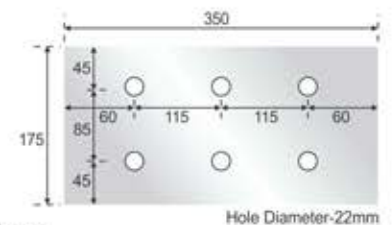

1. **Specification**
2. Three point holding with each fin part
   - Finish : Satin Stainless Steel (SSS)
   - Material : Stainless Steel 304 Grade
   - With teflon washers to prevent glass from damage