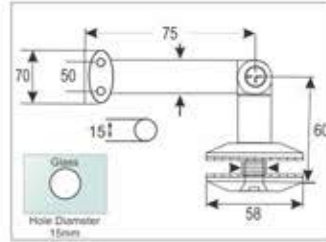

* For : 8/10/12mm Glass * Available in 2.2 mtr. and 2.5 mtr.

ZCF-1
Wall to Glass Connector
M.R.P ₹ 2043.00 (Matt)

- Specification**
- Finish : Satin stainless steel (SSS)
 - Suitable for canopies in interior & exterior
 - Stainless steel 304 grade
 - To fix glass with the wall
 - Adjustable angle
 - Washer to prevent glass from damage