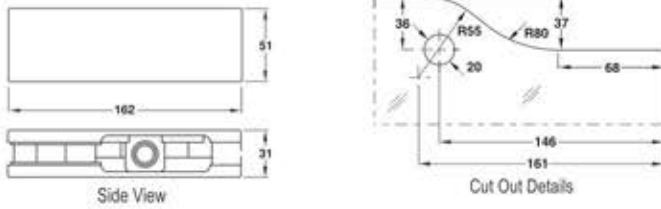

ZPF-3
Bottom Patch
M.R.P ₹ 874.00 (Matt)
M.R.P ₹ 920.00 (Glossy)