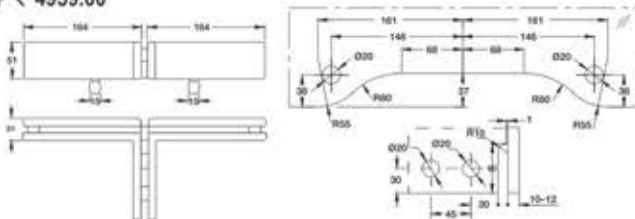

ZPF-61
Double Over Panel Patch
M.R.P ₹ 2790.00 (Matt)
M.R.P ₹ 2254.00 (Glossy)