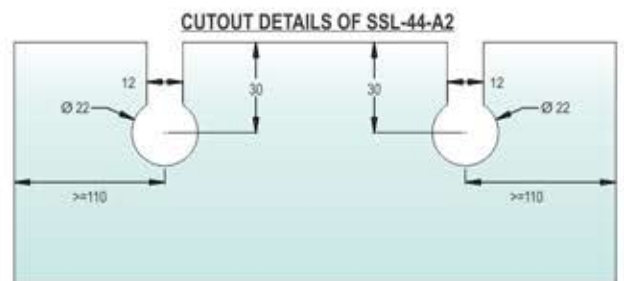

1. **Specification**
2. Heavy duty sliding door roller
   - Suitable for up to a door weight of 80 Kg
   - Larger surface area for secure grip of the door
   - Adjustable threaded rod for installation perfection
   - Solid brass for glass holding

ZSL-44-R8
8 Wheel Rectangular Roller (SS)
M.R.P ₹ 3300.00 (Matt)
M.R.P ₹ 3520.00 (Glossy)

1. **Specification**
2. Material : Stainless steel 304 grade
   - Finish : Satin stainless steel (SSS)