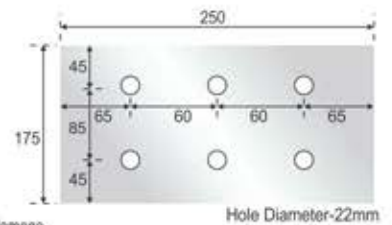

1. **Specification**
2. Three point holding with each fin part
   - Finish : Satin Stainless Steel (SSS)
   - Material : Stainless Steel 304 Grade
   - With teflon washers to prevent glass from damage

ZSP-300
Splice Plate (300mm)
M.R.P ₹ 7326.00 (Matt)
M.R.P ₹ 7889.00 (Glossy)