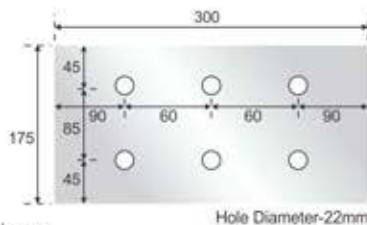

1. **Specification**
2. Three point holding with each fin part
   - Finish : Satin Stainless Steel (SSS)
   - Material : Stainless Steel 304 Grade
   - With teflon washers to prevent glass from damage

ZSP-350
Splice Plate (350mm)
M.R.P ₹ 8171.00 (Matt)
M.R.P ₹ 8791.00 (Glossy)