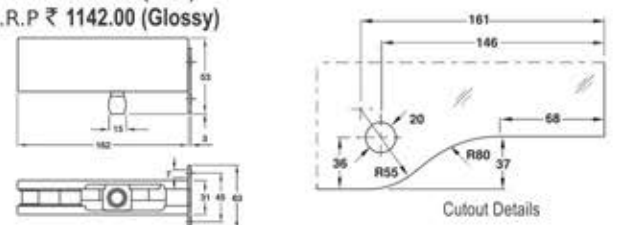

ZPF-1
Top Patch L Type with Fin (Big L)
M.R.P ₹ 1776.00 (Matt)
M.R.P ₹ 1860.00 (Glossy)

ZPF-610
Over Panel Side Panel Patch Connector (Small L)
M.R.P ₹ 1043.00 (Matt)
M.R.P ₹ 1115.00 (Glossy)

ZPF-4
Wall Mounted Over Panel Patch with Pivot
M.R.P ₹ 1395.00 (Matt)
M.R.P ₹ 1142.00 (Glossy)