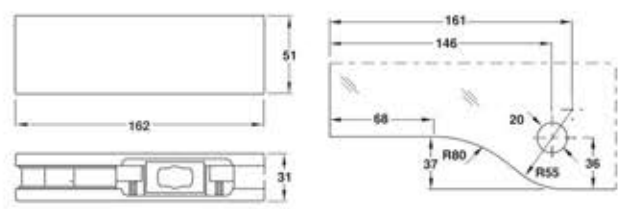

ZPL-1
Bottom Patch Lock with Strike Plate
M.R.P ₹ 2381.00 (Matt)
M.R.P ₹ 2455.00 (Glossy)