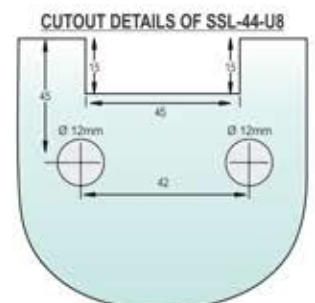

1. **Specification**
2. Four fiber reinforced plastic rollers of 30 mm diameter
   - Stainless Steel Grade 304 glass holding point
   - Height adjustable glass holding points (10 mm)
   - Secure grip for the door
   - Self aligning suspension of door
   - Roller configuration for even distribution of load
   - Independently connected rollers to prevent damage to track and rollers
   - Suitable for 10 mm or 12 mm glass
   - Suitable for door weight 40 kg.

1. **Specification**
2. Heavy duty sliding door roller
   - Suitable for up to a door weight of 80 Kg
   - Larger surface area for secure grip of the door
   - Adjustable threaded rod for installation perfection
   - Solid brass for glass holding

1. **Specification**
2. Material : Stainless steel 304 grade
   - Finish : Satin stainless steel (SSS)

1. **Specification**
2. Material : Stainless steel 304 grade
   - Finish : Satin stainless steel (SSS)