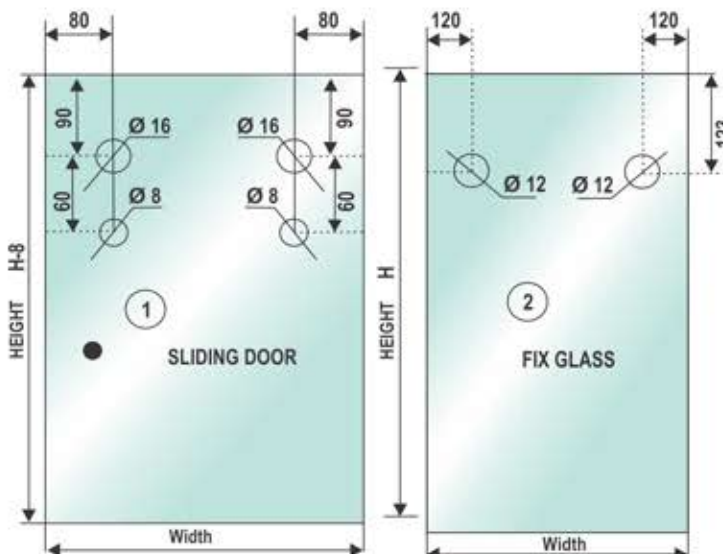

Shower Glass Sliding Fitting

Specification

- Independent needle bearings
- Eccentrically mounted rollers
- Bottom glass fixing point adjustable
- Countersunk head for better grip and look
- Glass thickness 8 - 10mm
- Stainless Steel Grade 304
- Finish: SSS

Specification

- Firm grip with glass & track
- Stainless Steel Grade 304
- Finish: SSS

Specification

- Stopper with bumper
- Easily Slides in the track and held with grub screw
- Stainless Steel Grade 304
- Finish: SSS

Specification

- Double Guide to hold Fixed and Moving Glass
- Controls movement of Sliding Glass
- Stainless Steel Grade 304
- Finish: SSS

Specification

- For mounting with wall
- Rectangular design
- With two grub screws to prevent relative movement
- Material : Stainless Steel 304 Grade
- Finish: SSS

Ø 10mmx30mm

Shower Sliding Track

M.R.P ₹ 2200.00 (Matt)

M.R.P ₹ 2450.00 (Glossy)

Specification

- Rectangular design
- Available in 1.5 Mt, 1.8 Mt & 2.1 Mt. length
- Material : Stainless Steel 304 Grade
- Finish: SSS/PSS

Shower Sliding Set

ZSL-11-A1

M.R.P ₹ 5555.00 (Glossy)

ZSL-11-A1 (2 Big Rollers, 2 Small Rollers)

ZSL-11-A2 (2 Track to Glass Holder)

ZSL-11-A3 (2 Stopper)

ZSL-11-A4 (1 Floor Guide)

ZSL-11-A5 (2 Wall to Track Connector)